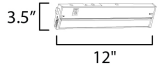

PRODUCT DESCRIPTION

MEASUREMENTS

DIMENSION : 12" L x 3.5" W x 1" H
 HANGING WEIGHT : 0.99 lb

LAMPING

INPUT VOLTAGE : 120V
 LUMENS : 540 Rated (460 Del.)
 BULB : 6W LED PCB Integrated , 6W Total
 BULB INCLUDED : (Integrated)
 DIMMABLE : Y
 CRI : 90 CRI
 COLOR_TEMP : 27-30-35-40-50K

FINISHES OPTION

-  Bronze (BZ)
-  Satin Nickel (SN)
-  White (WT)

MATERIAL

Aluminum + LED + PC

RATINGS

cETLus
 Dry Location

ADDITIONAL

RATED LIFE 35000 Hours
 OPERATING TEMPERATURE:
 -20°C (-4°F), 40°C (104°F)