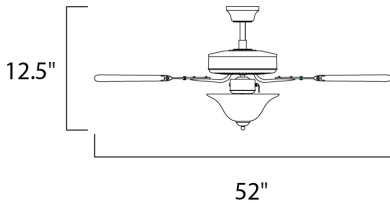

BLADES

PITCH : 12
NO. BLADES : 5
REVERSABLE : Yes

FINISHES OPTION

- Black / Walnut / Pecan
- Bronze/ Walnut /Pecan
- Satin Nickel / Walnut / Pecan

FAN KIT GLASS

Frosted FT - FKT210

MATERIAL

Steel, Aluminum, Glass, MBF

RATINGS

cETLus
Dry Location

ADDITIONAL

OPERATING TEMPERATURE:
-20°C (-4°F), 40°C (104°F)

Always consult a qualified electrician before installing any lighting product.