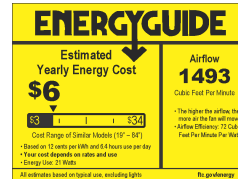

ADDITIONAL

OPERATING TEMPERATURE:

-20°C (-4°F), 40°C (104°F)

ITEM#	LAMPING	DIMENSIONS	LUMENS RATED DEL	WEIGHT	BLADES	BLADE PTICH
SM869915	120V, 4 X 9W LED 3000K	D52" X 18.25"H	2100 1680	14.52 lb	5 x ABS (Included)	12

Energy Information at High Speeds		
AIRFLOW CFM	AIRFLOW EFFICIENCY	ELECTRICITY USE
4779 CFM	85 CFM / W	37W