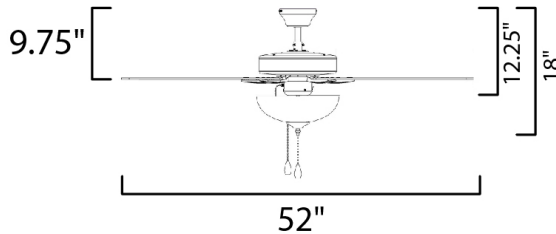

UNIVERSAL Wall Remote

*Sold Separately

Compatible with All Fans

(Excl. Fandelights)

PRODUCT DESCRIPTION

The Basic-Max ceiling fan features the ability to be installed three different ways: close mount, standard stem, and optional stems up to 72" long.