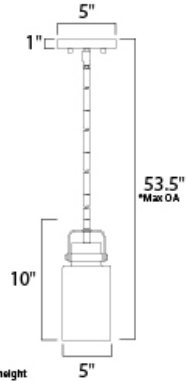

MEASUREMENTS

DIMENSION : 5" L x 5" W x 10" H
 MAX OAH : 53.5" OAH
 CANOPY : 5" W x 1" H
 HANGING WEIGHT : 1.98 lb

LAMPING

INPUT VOLTAGE : 120V
 BULB : 60W Incandescent E26 Medium , 60W Total
 BULB INCLUDED : (Not Included)
 DIMMABLE : Yes