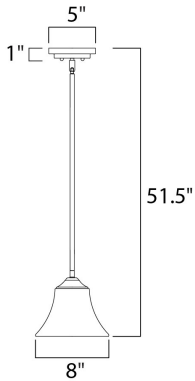

**MEASUREMENTS**

DIMENSION : 8" L x 8" W x 10.25" H  
 MAX OAH : 51.5" OAH  
 HANGING WEIGHT : 4.3 lb

**LAMPING**

INPUT VOLTAGE : 120V  
 BULB : 60W Incandescent E26 Medium , 60W Total  
 BULB INCLUDED : (Not Included)  
 DIMMABLE : Yes