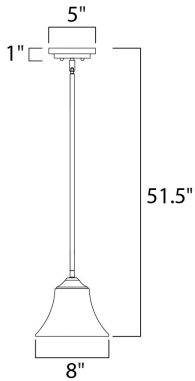

MEASUREMENTS

DIMENSION : 8" L x 8" W x 10.25" H
 MAX OAH : 51.5" OAH
 HANGING WEIGHT : 4.3 lb

LAMPING

INPUT VOLTAGE : 120V
 BULB : 60W Incandescent E26 Medium , 60W Total
 BULB INCLUDED : (Not Included)
 DIMMABLE : Yes