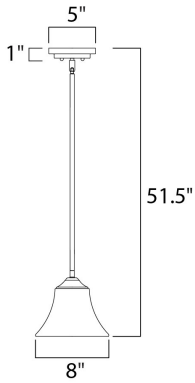

**MEASUREMENTS**

DIMENSION : 8" L x 8" W x 10.25" H  
 MAX OAH : 51.5" OAH  
 HANGING WEIGHT : 4.3 lb

**LAMPING**

INPUT VOLTAGE : 120V  
 BULB : 60W Incandescent E26 Medium , 60W Total  
 BULB INCLUDED : (Not Included)  
 DIMMABLE : Yes